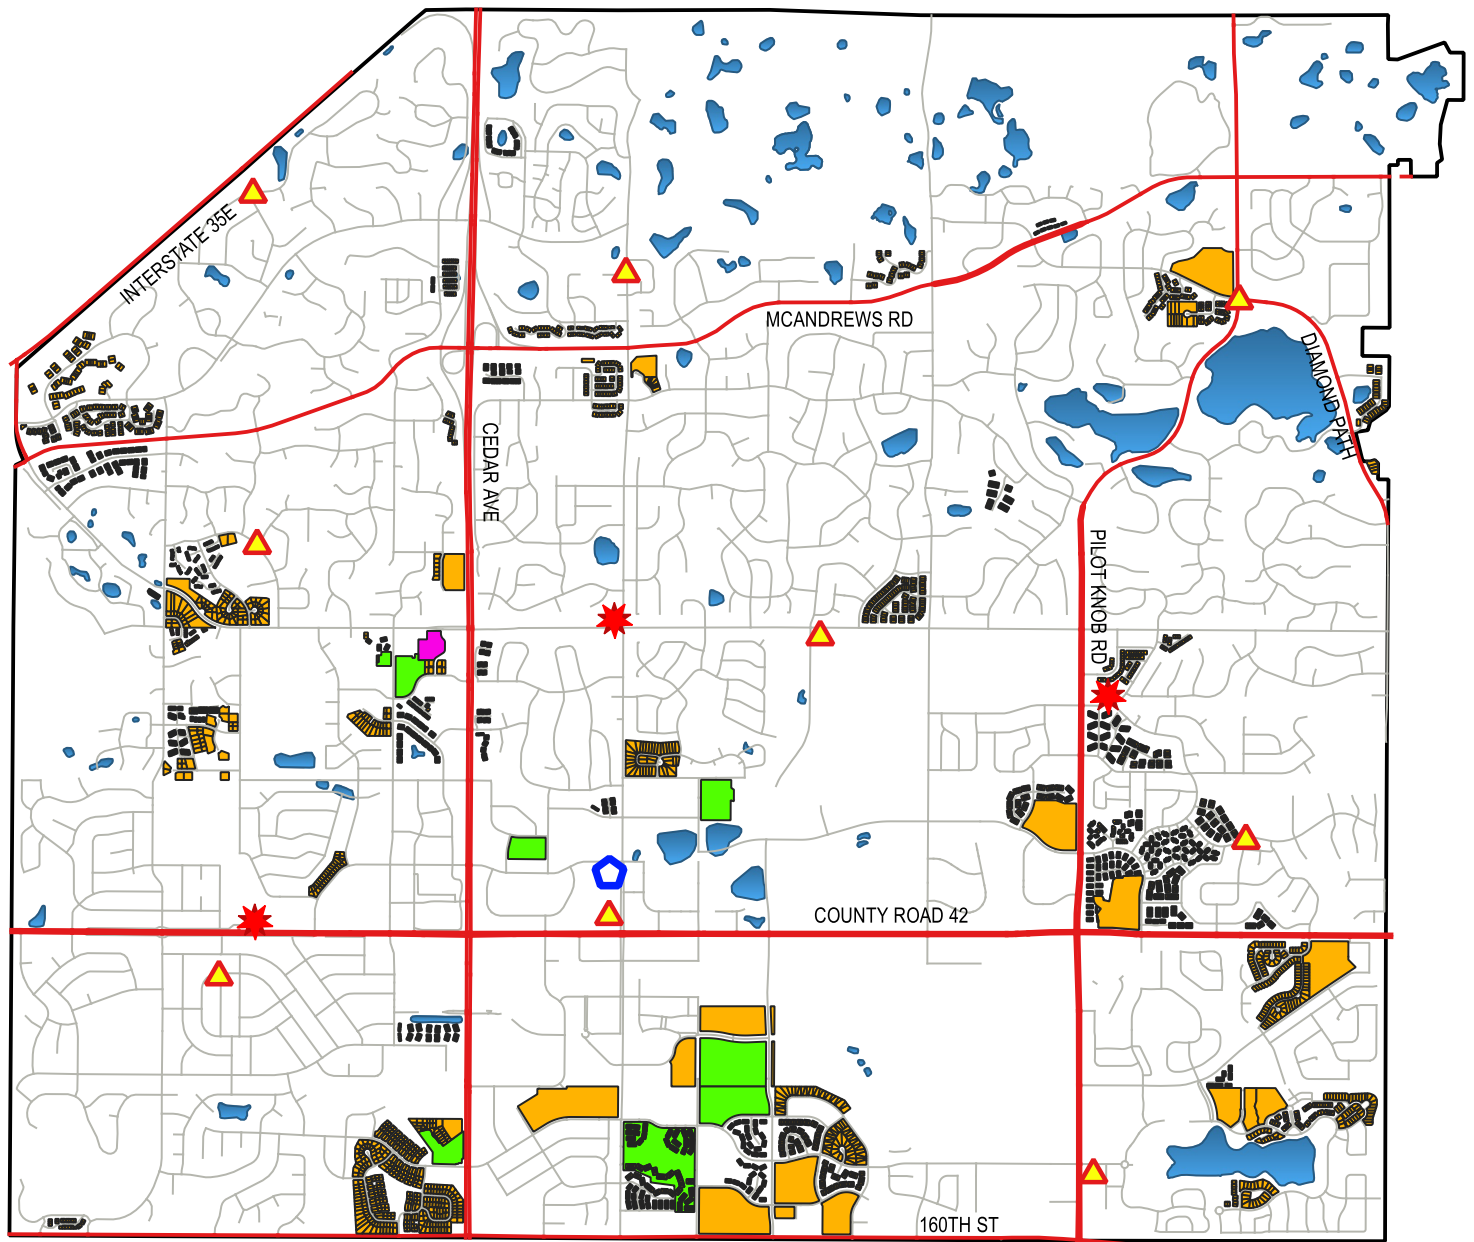

Figure 14. Apple Valley Public Safety Sites and Common Interest Communities

-  Police Department
-  Fire Station
-  Outdoor Warning Siren
-  Townhouse
-  Condominium
-  Cooperative
-  Primary Road
-  Road
-  Lake

Source: Dakota County, MetroGIS, Public Community Association Atlas 2019