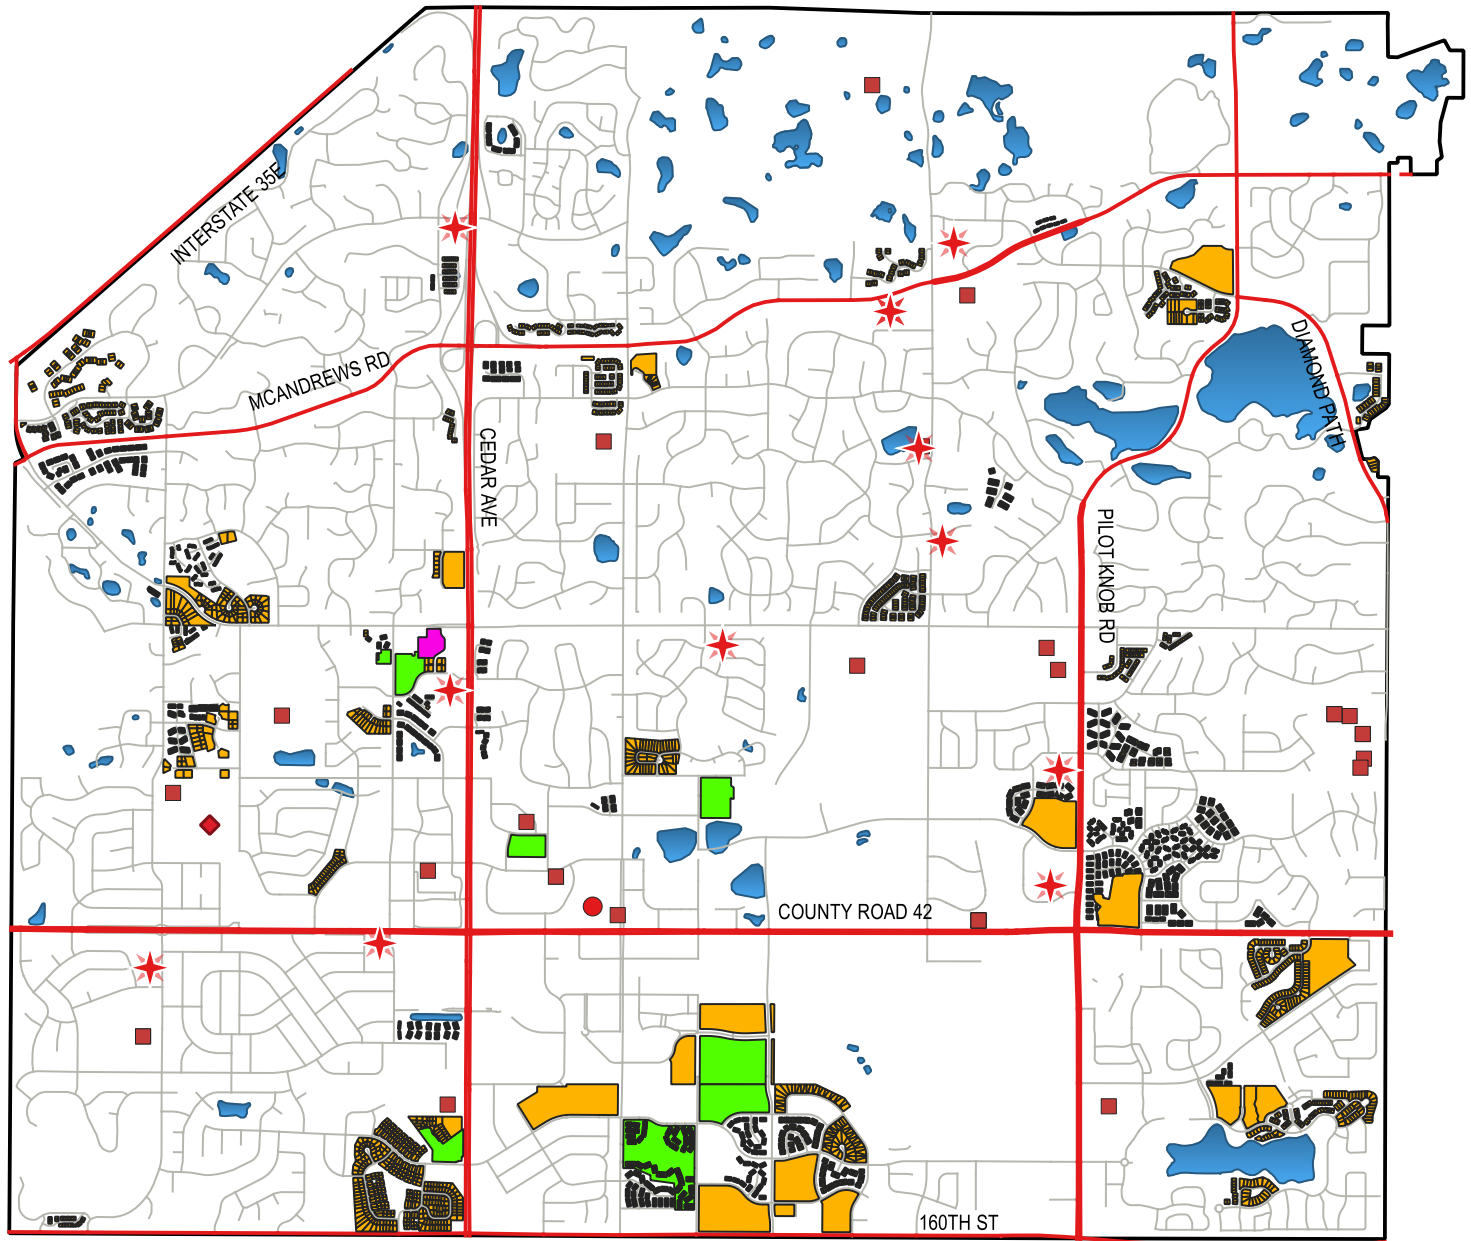

Figure 15. Apple Valley Social Engagement Sites and Common Interest Communities

- ◆ Senior Community Center
- ★ Place of Worship
- School
- Library
- Townhouse
- Condominium
- Cooperative
- Primary Road
- Road
- Lake

Source: Dakota County, MetroGIS, Public Community Association Atlas 2019