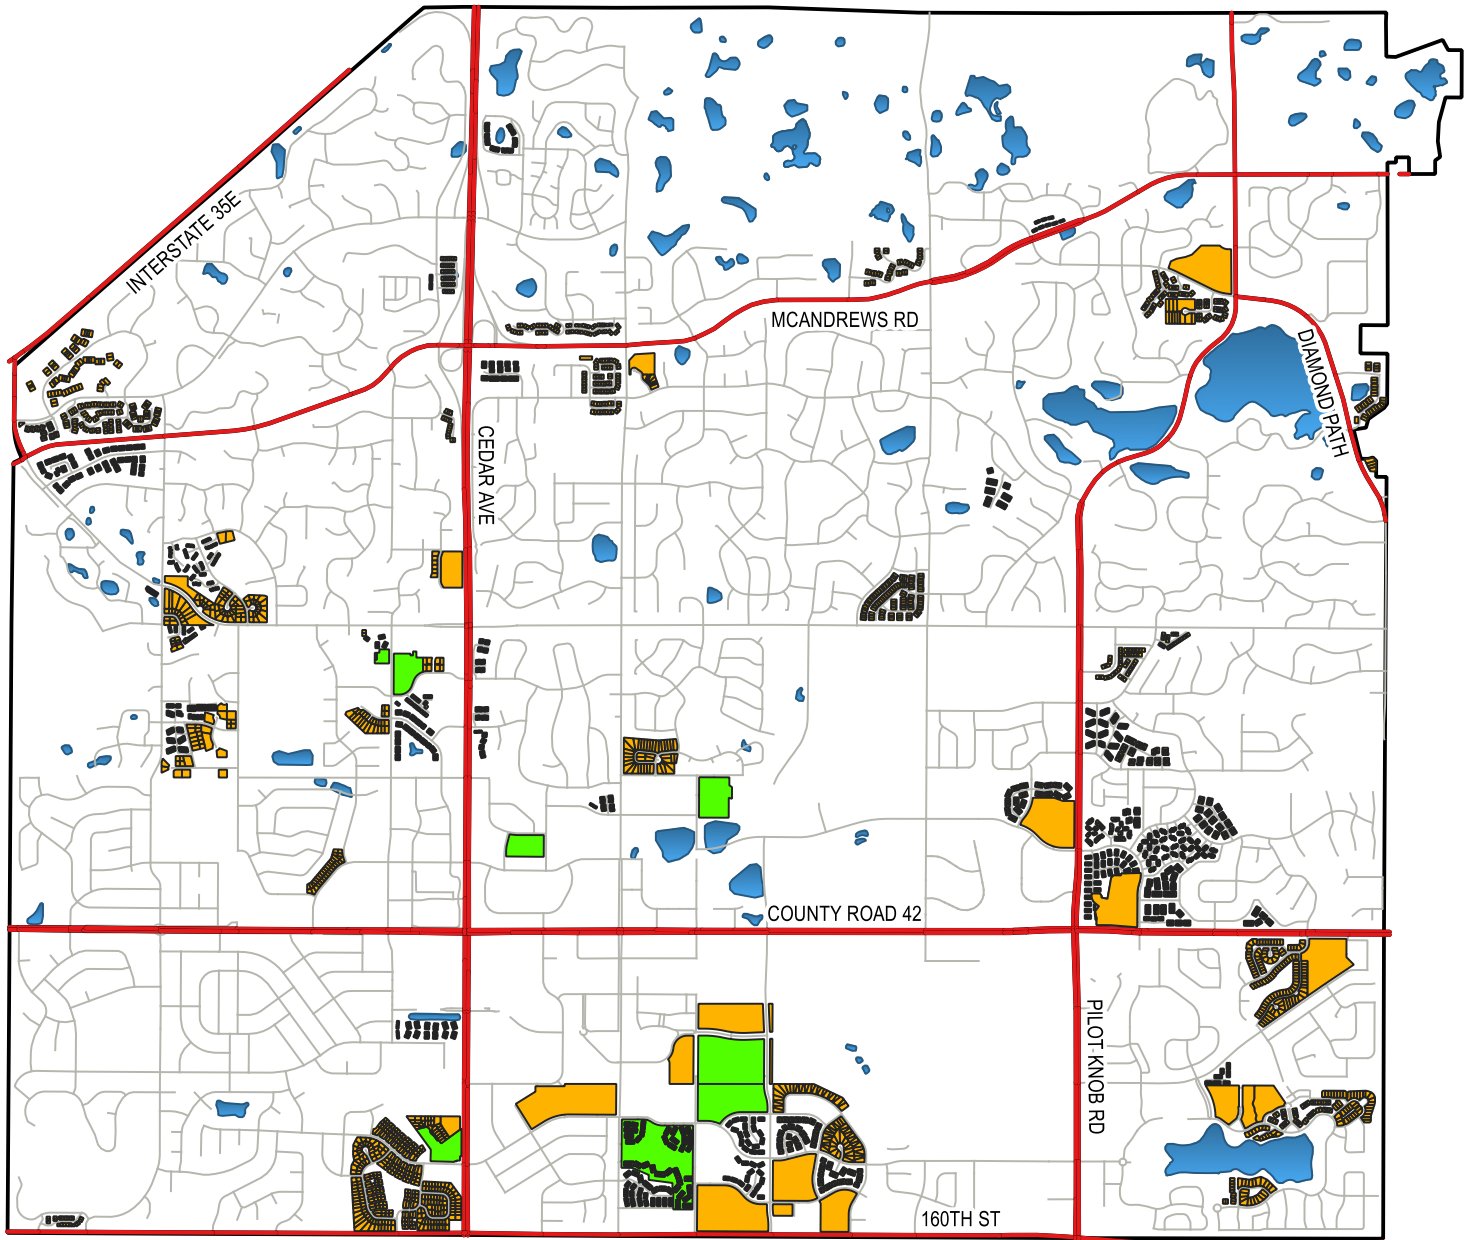

Figure 4. Apple Valley Common Interest Communities

**CIC Type**

- Townhouse
- Condominium
- Cooperative
- Primary Road
- Secondary Road
- Lake

Source: Dakota County, MetroGIS  
Community Association Atlas 2019