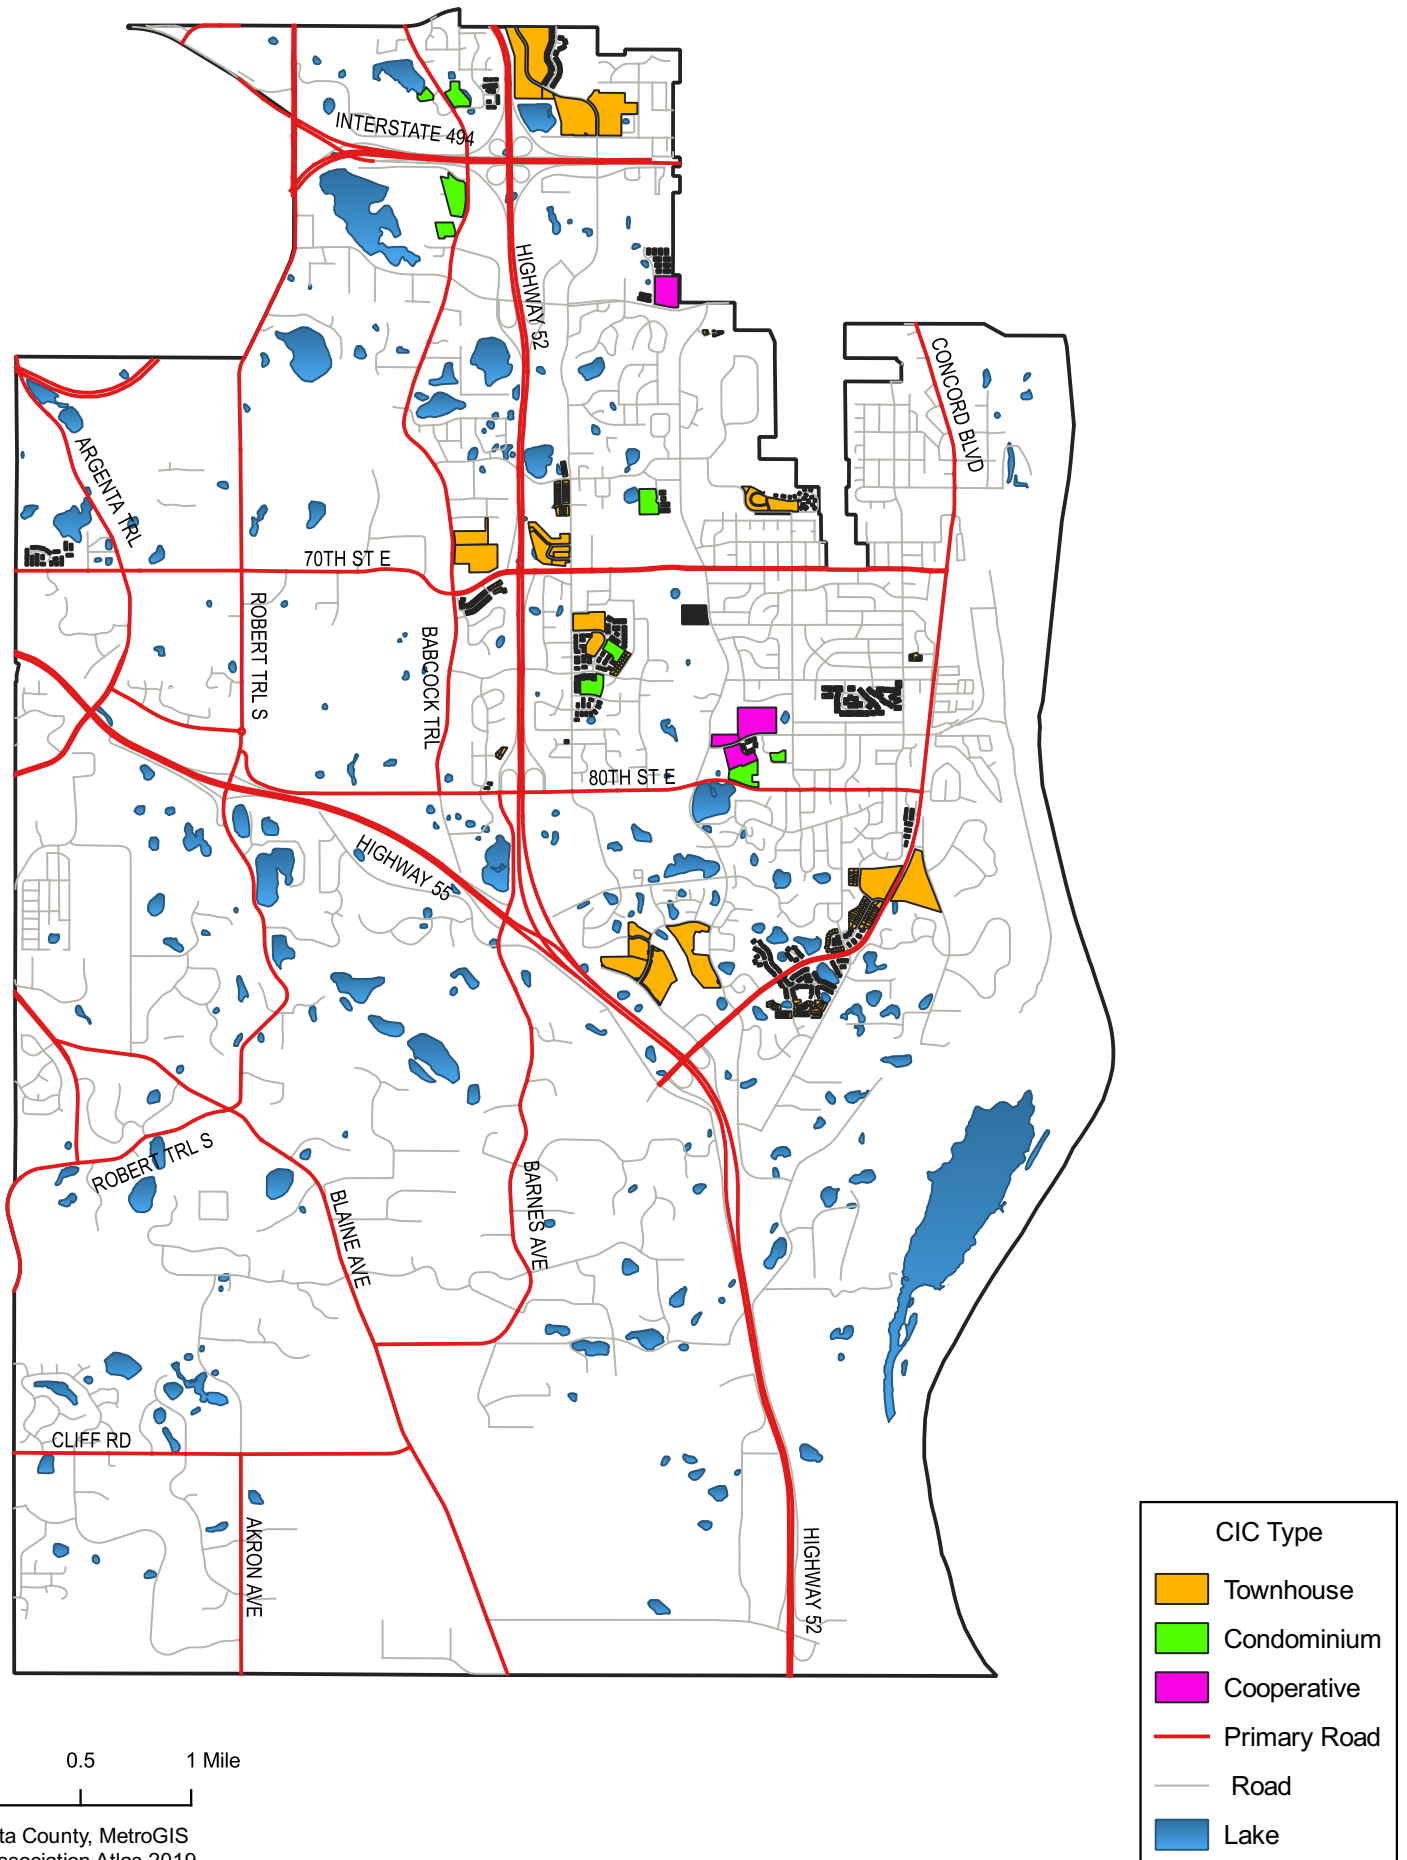

Figure 7. Inver Grove Heights Common Interest Communities

Source: Dakota County, MetroGIS  
Community Association Atlas 2019