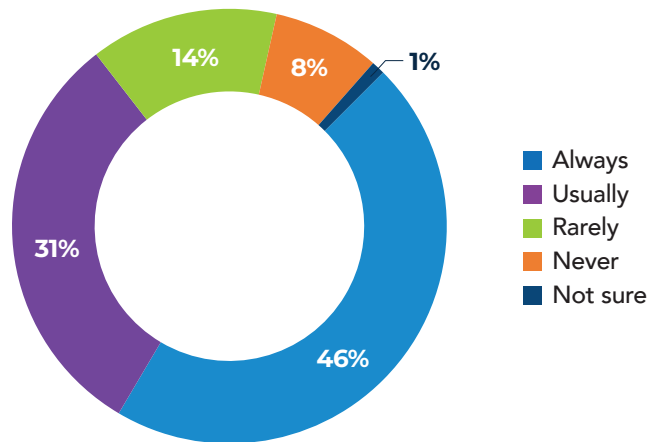

# COMMUNITY ASSOCIATION RESIDENTS AND VOTING

Civic involvement ranks high within community associations. The overwhelming majority (85%) of community association residents say they generally vote in national elections. The 2024 Homeowner Satisfaction Survey results provide essential information on the level of civic engagement by community association residents.

Do you generally vote in national elections?

Do you generally vote in state and local elections?

Do you generally vote in community elections for association board seats?