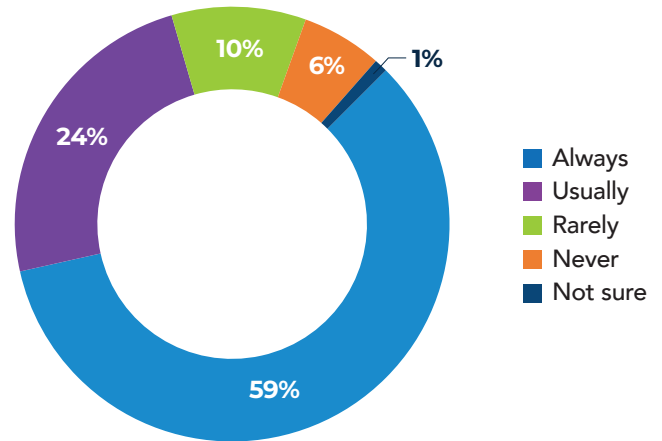

# COMMUNITY ASSOCIATION RESIDENTS AND VOTING

Civic involvement ranks high within community associations. The overwhelming majority (85%) of community association residents say they generally vote in national elections. The 2024 Homeowner Satisfaction Survey results provide essential information on the level of civic engagement by community association residents.

Do you generally vote in national elections?

Do you generally vote in state and local elections?

Do you generally vote in community elections for association board seats?